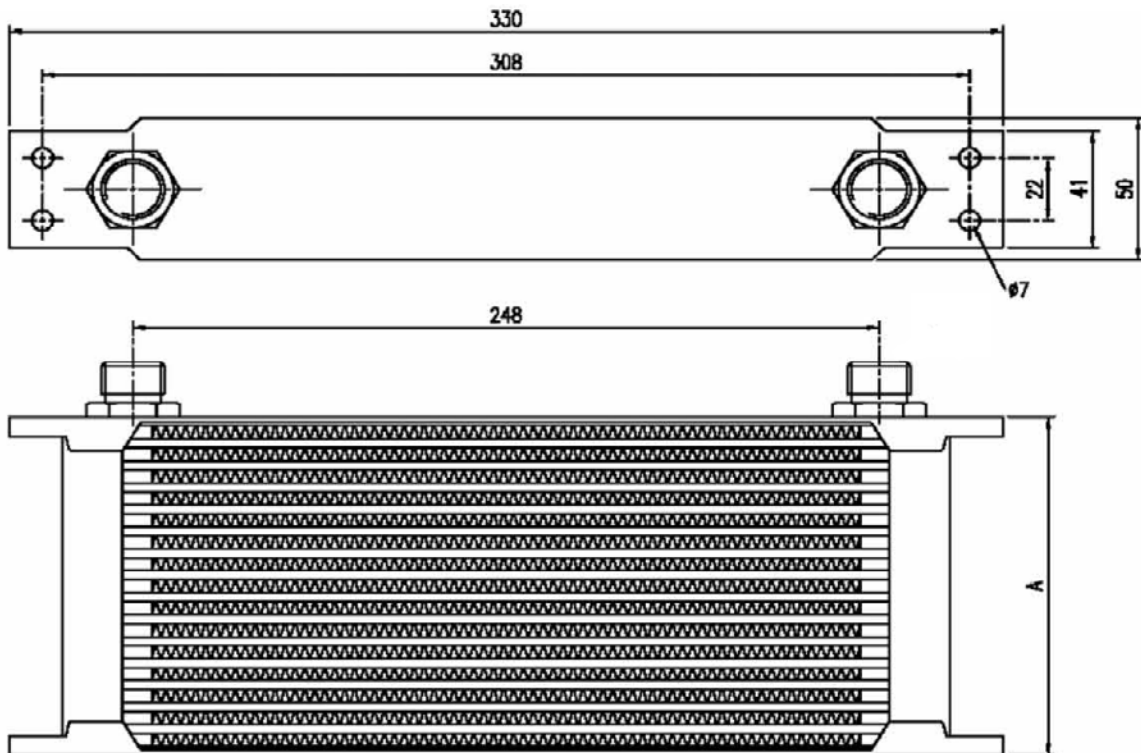

12 & 25 Row Light Weight Aluminium Oil Coolers

Maximum recommended working pressure – 150psi / 10 Bar

Part#	Rows	Fitting	Dimensions (mm)
4-12R	12	Male 1/2 BSP	90
4-25R	25	Male 3/4 BSP	190